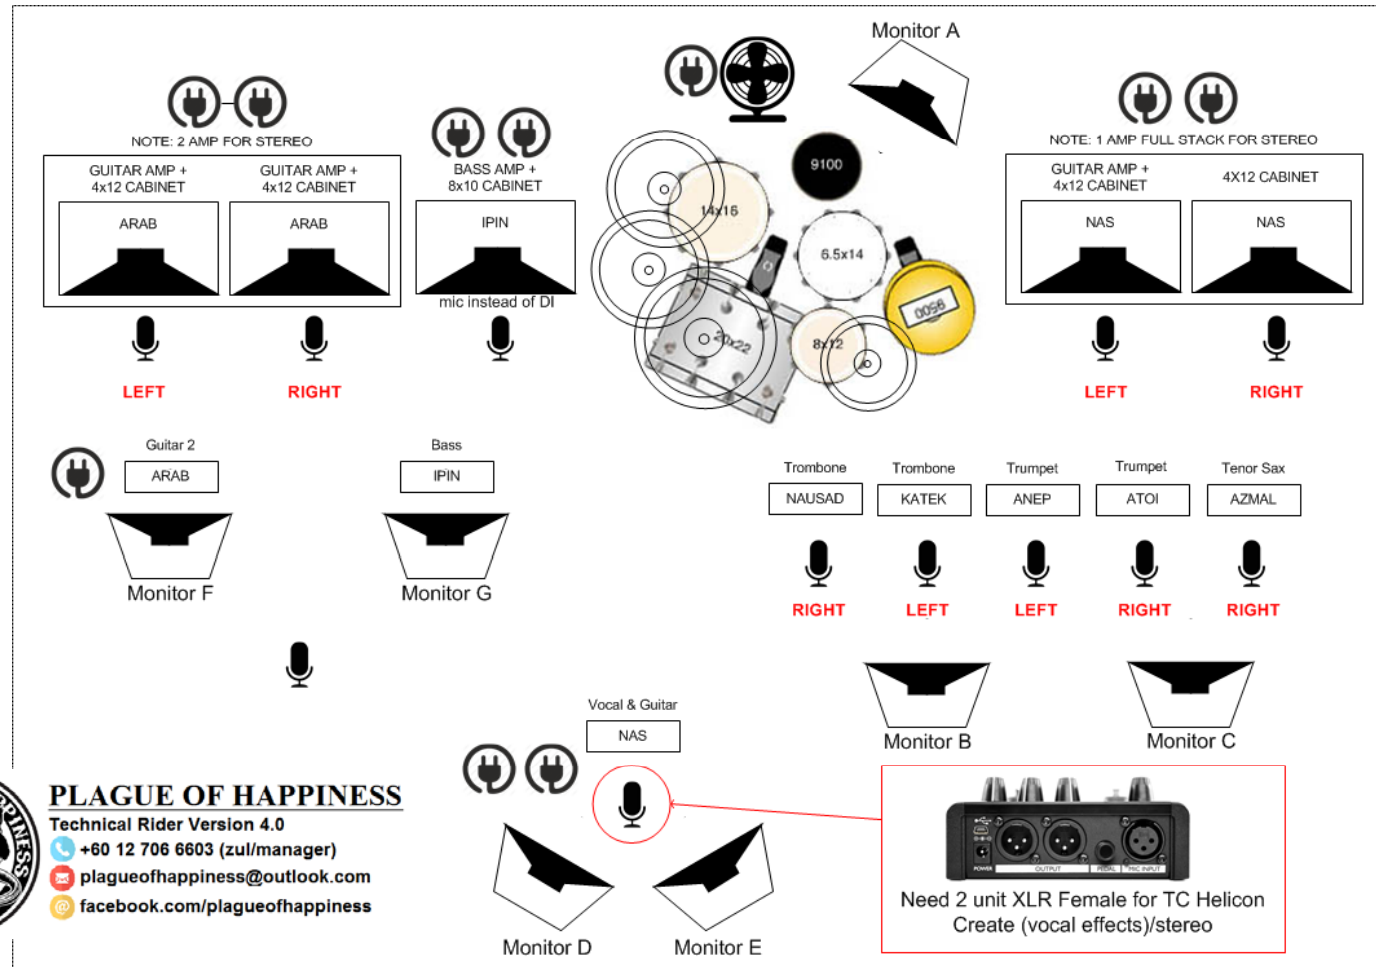

**[ INSTRUMENTS by MEMBERS ]**

GUITAR & BASS	<ul style="list-style-type: none"> <li>GIBSON ES335 EBONY</li> <li>GIBSON ES330 CHERRY</li> <li>GIBSON LESPAUL JR</li> <li>FENDER TELECASTER</li> <li>MUSICMAN STINGRAY (2 UNIT)</li> </ul>
HORNS	<ul style="list-style-type: none"> <li>SELMER INVICTA. Trumpet</li> <li>JUPITER. Trumpet</li> <li>YAMAHA Bb SL100. Trombone</li> <li>YAMAHA Bb Trombone</li> <li>Château'. Tenor Saxophone</li> </ul>
ACOUSTIC DRUM SET	3 PIECE DRUM SET with HARDWARE
DRUM HW	<ul style="list-style-type: none"> <li>TAMA IRON COBRA RG SINGLE</li> <li>TAMA HI-HAT STAND</li> <li>TAMA HEAVY DUTY RIDE STAND</li> </ul>
CYMBALS	<ul style="list-style-type: none"> <li>ZILDJIAN CUSTOM A MASTERSOUND 14"</li> <li>ZILDJIAN CUSTOM K MEDIUM RIDE 22"</li> <li>STAGG BELL 10"</li> <li>ZILDJIAN CRASH 18"</li> <li>SABIAN BPRO CHINA 18"</li> <li>SABIAN CRASH HH 18"</li> </ul>

**PLAGUE OF HAPPINESS**

Technical Rider Version 4.0

+60 12 706 6603 (zul/manager)

plagueofhappiness@outlook.com

facebook.com/plagueofhappiness

**IDEAL STAGE MONITOR LEVEL**

MONITOR A	DRUM (100%), GUITAR 1&2, BASS, HORNS, KEYBOARD, VOCAL (60%)
MONITOR B	HORNS & VOCAL (100%), GUITAR 1&2, BASS, HORNS, KEYBOARD, DRUM (75%)
MONITOR C	HORNS & VOCAL (100%), GUITAR 1&2, BASS, HORNS, KEYBOARD, DRUM (75%)
MONITOR D	GUITAR 1 & VOCAL (100%), BASS, HORNS, KEYBOARD, DRUM, HORNS (75%)
MONITOR E	GUITAR 1 & VOCAL (100%), BASS, HORNS, KEYBOARD, DRUM, HORNS (75%)
MONITOR F	BASS & VOCAL (100%), GUITAR 1&2, HORNS, KEYBOARD, DRUM, GUITAR (75%)
MONITOR G	GUITAR 2 & VOCAL (100%), GUITAR 2, HORNS, DRUM, GUITAR, BASS (75%)

**[ LEGEND ]**

	MIC
	POWER SOCKET
	FLOOR FAN